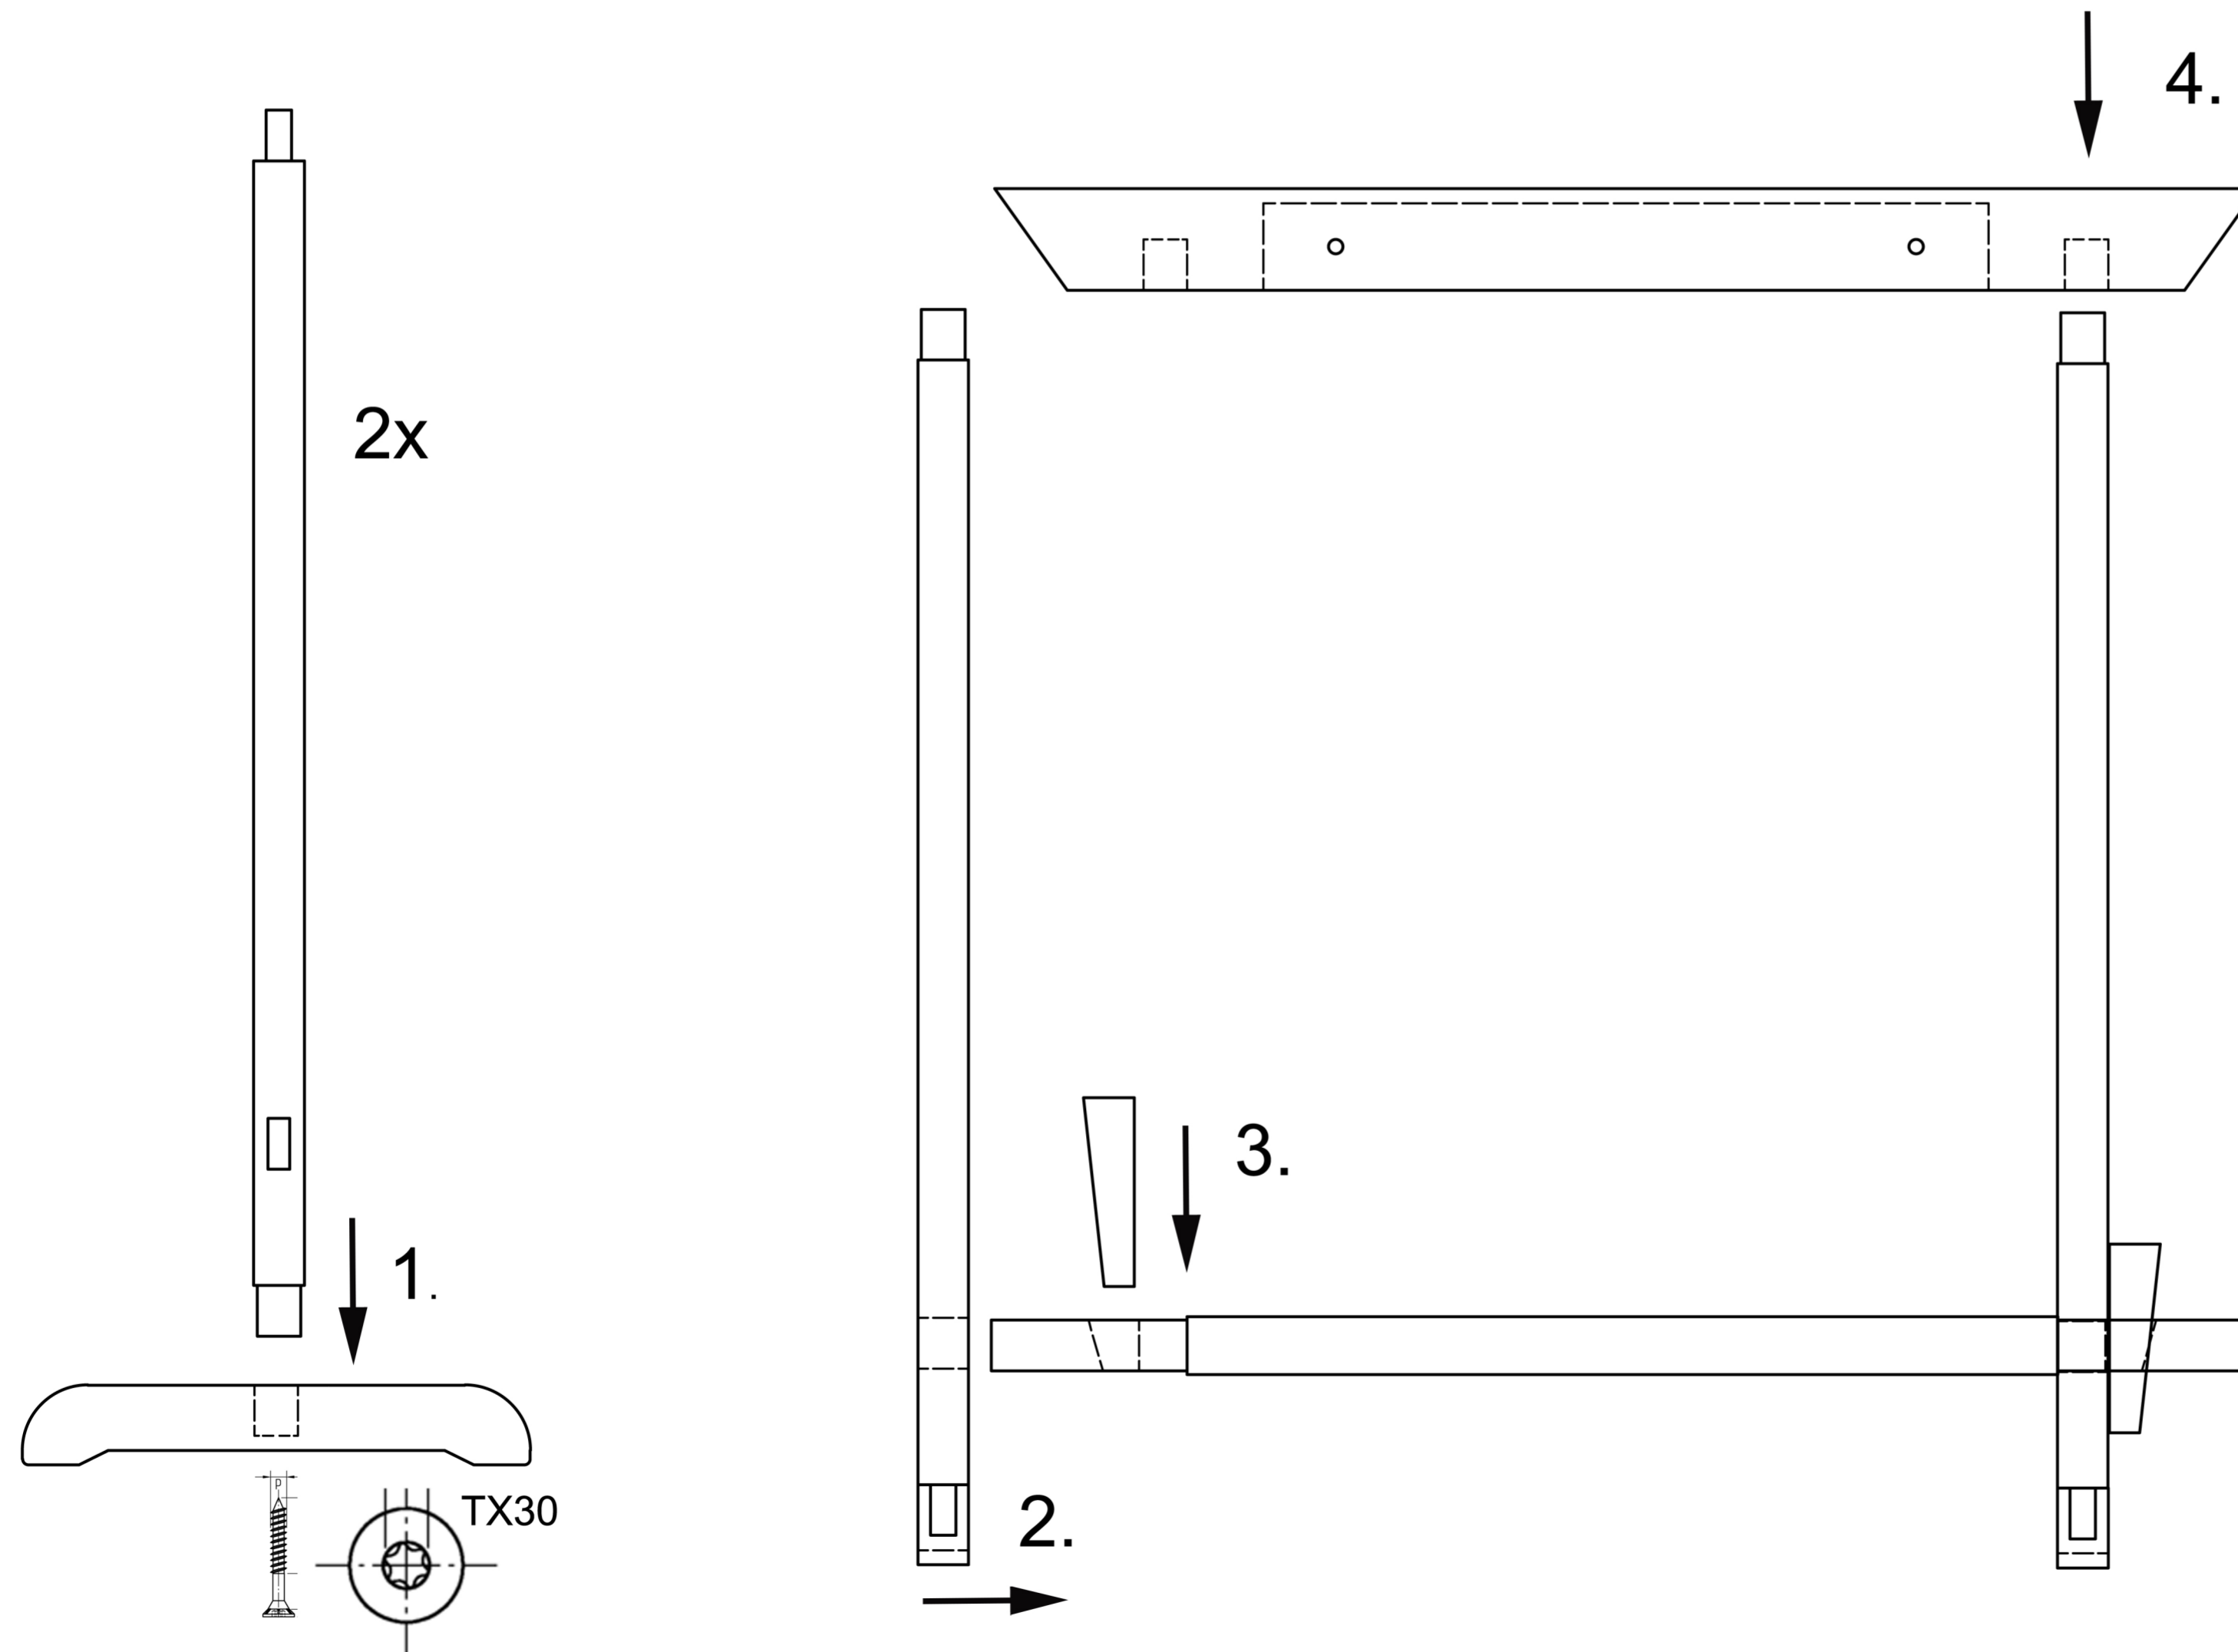

# Gongstand Instruction

Gongstand in Beechwood Oilfinish made in Germany

Sizes for Gongs up to  
Ø45cm = XS  
Ø60cm = S  
Ø75cm = M  
Ø90cm = L  
Ø105cm = XL  
Ø130cm = XXL

Terré GmbH  
Hans-Sachs-Str.55  
08525 Plauen  
Germany  
[www.terre.de](http://www.terre.de)  
[info@terre.de](mailto:info@terre.de)